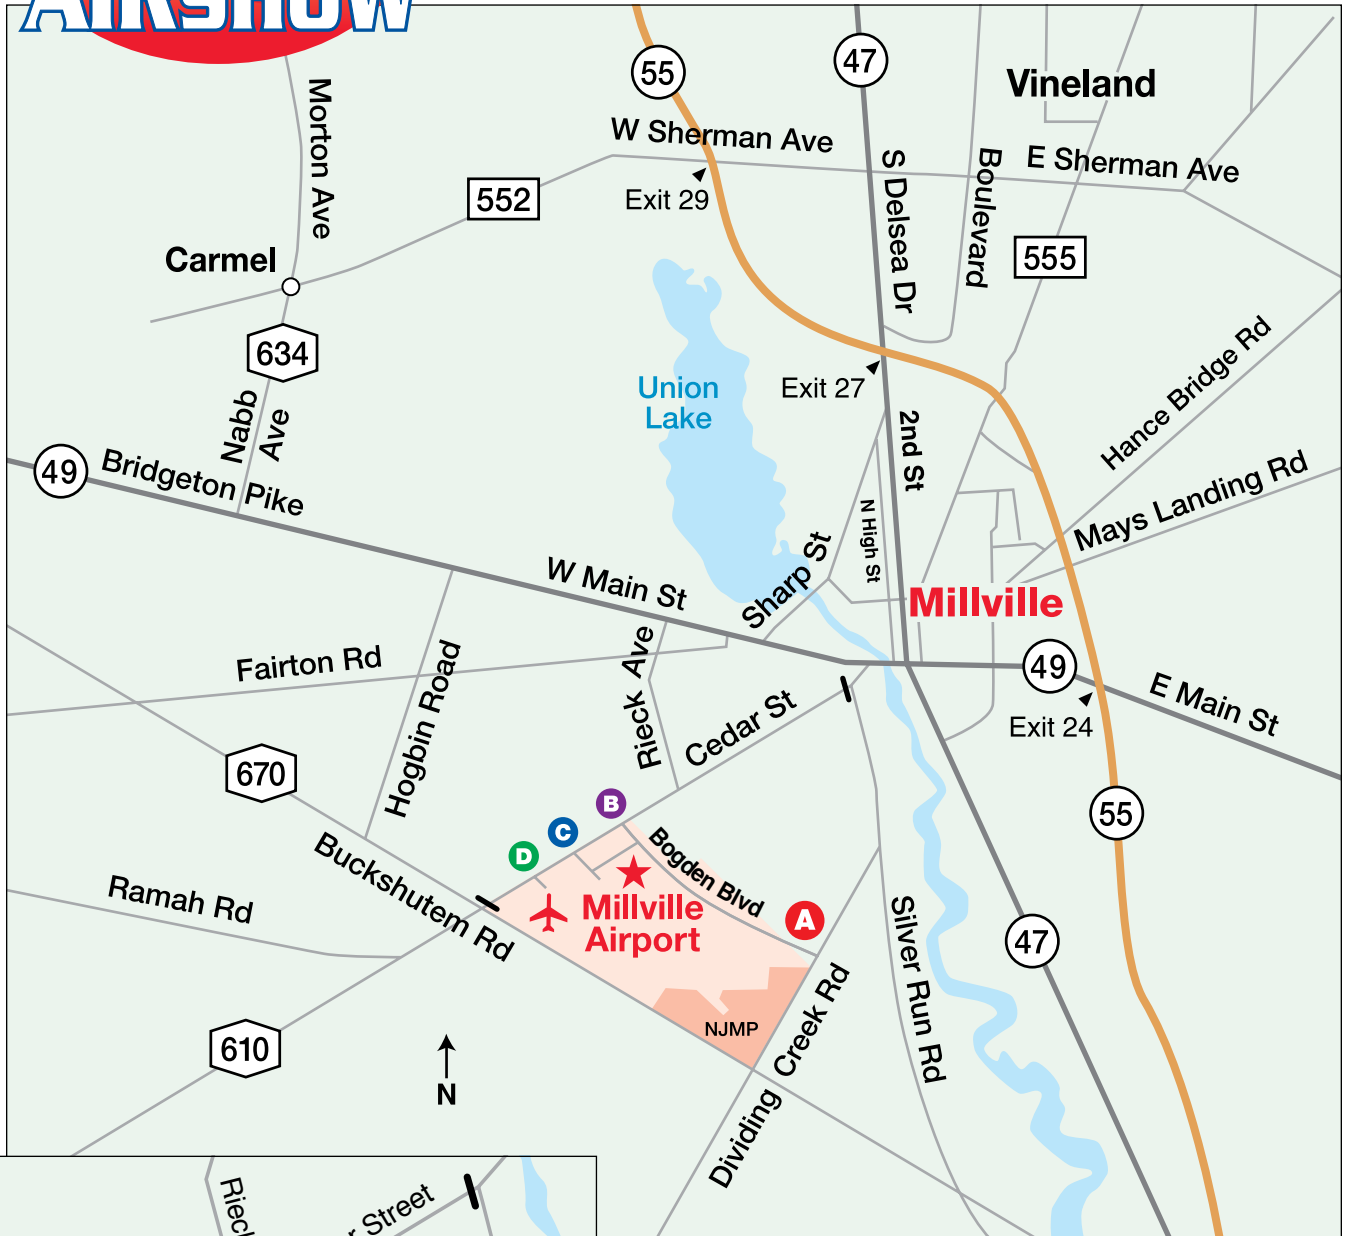

# Millville Air Show Map

*Avoid traffic congestion — take Route 55 Exit 29 and follow signs to the Airshow.*

**Gate A:** Main Airshow Entrance —  
Dividing Creek Road and Bogden Blvd.  
Cedar Street will be closed from  
Silver Run Road to Buckshutem Road.

**Gate B:** VIP, Vendor, Volunteer and  
Handicap Entrance\*

**Gate C:** Emergency Personnel  
and Performer Entrance\*

**Gate D:** Car Show Entrance

\*Special pass required — access from Rieck Avenue only