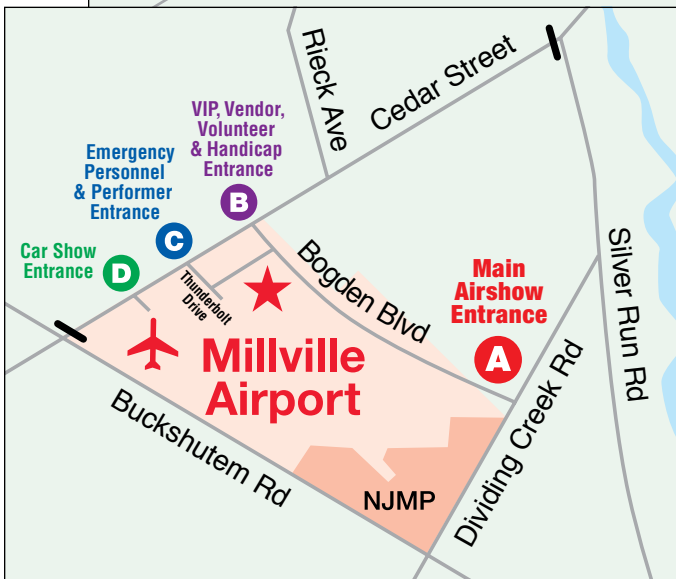

# Millville Air Show Map

*Avoid traffic congestion — take Route 55 Exit 29 and follow signs to the Airshow.*

**Gate A:** Main Airshow Entrance —  
Dividing Creek Road and Bogden Blvd.  
Cedar Street will be closed from  
Silver Run Road to Buckshutem Road.

**Gate B:** VIP, Vendor, Volunteer and  
Handicap Entrance\*

**Gate C:** Emergency Personnel  
and Performer Entrance\*

**Gate D:** Car Show Entrance

\*Special pass required — access from Rieck Avenue only