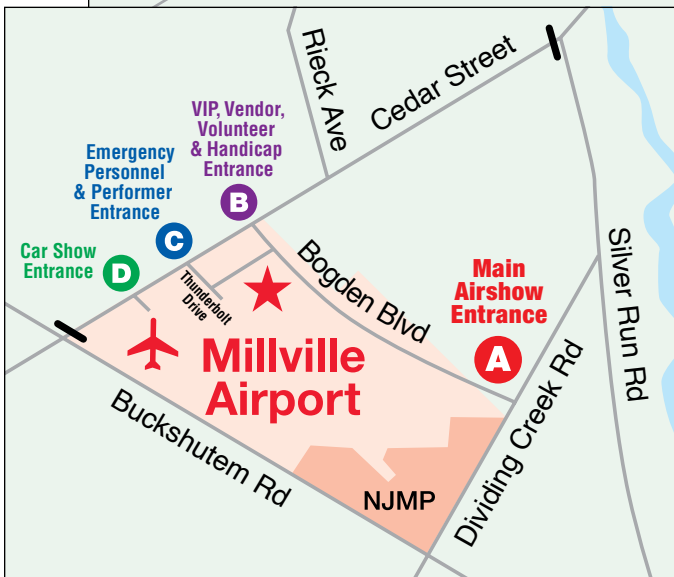

Millville Air Show Map

Avoid traffic congestion — take Route 55 Exit 29 and follow signs to the Airshow.

Gate A: Main Airshow Entrance —
Dividing Creek Road and Bogden Blvd.
Cedar Street will be closed from Silver Run Road to Buckshutem Road.

Gate B: VIP, Vendor, Volunteer and Handicap Entrance*

Gate C: Emergency Personnel and Performer Entrance*

Gate D: Car Show Entrance

*Special pass required — access from Rieck Avenue only