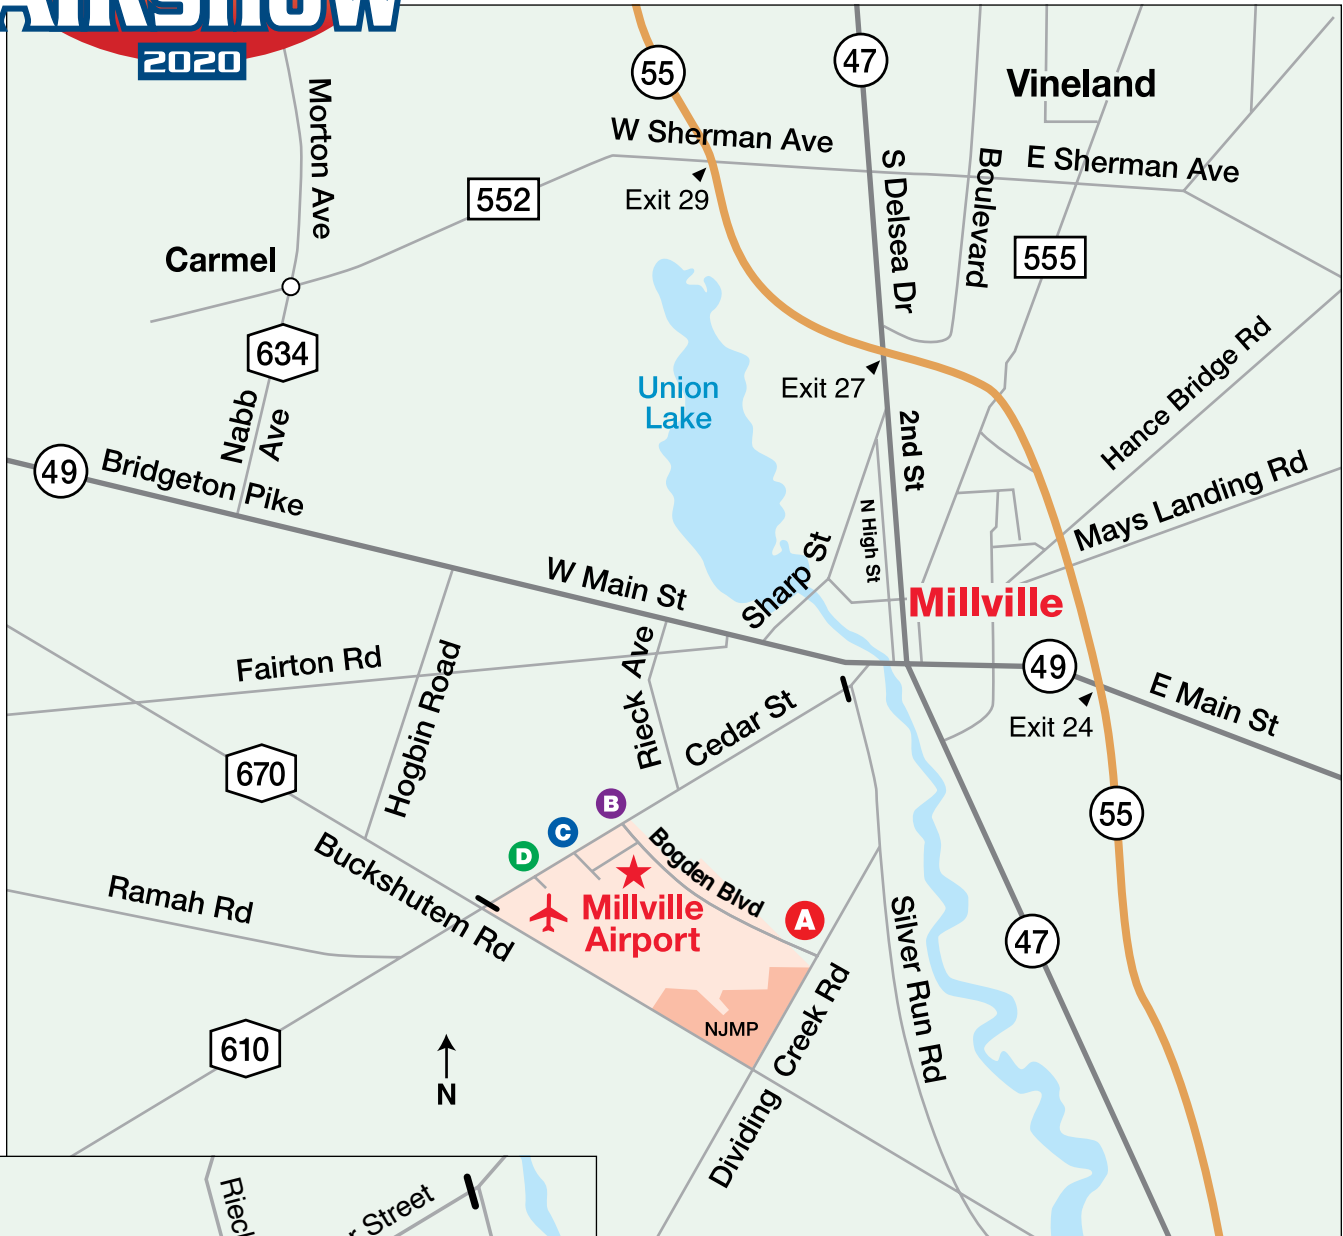

Millville Air Show Map

Avoid traffic congestion — take Route 55 Exit 29 and follow signs to the Airshow.

Gate A: Main Airshow Entrance —
Dividing Creek Road and Bogden Blvd.
Cedar Street will be closed from Silver Run Road to Buckshutem Road.

Gate B: VIP, Vendor, Volunteer and Handicap Entrance*

Gate C: Emergency Personnel and Performer Entrance*

Gate D: Car Show Entrance

*Special pass required — access from Rieck Avenue only